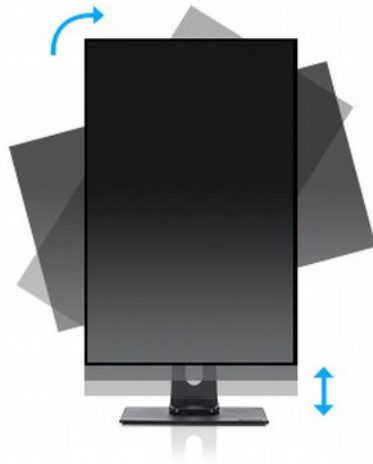

ProLite B2083HSD-B1

Perfect choice for home and office

The ProLite B2083HSD is a 19,5" 1600x900 LED-backlit monitor with a Height Adjustable Stand supporting Screen Rotation, ensuring perfect posture and optimal viewing comfort.

It features 5msec black-to-black response time and 12 000 000 : 1 Advanced Contrast Ratio assuring very good picture quality. The monitor is Energy Star Certified. A perfect solution for education, local government, business and finance markets.

•

HAS + Pivot

With a height adjustable stand you will create an ergonomic work posture and position that meets all health and safety requirements. This will not only prevent any health issues but will also increase your productivity. The pivot function allows the screen to rotate from landscape to portrait orientation. This functionality can be useful if the application requires more height than width.